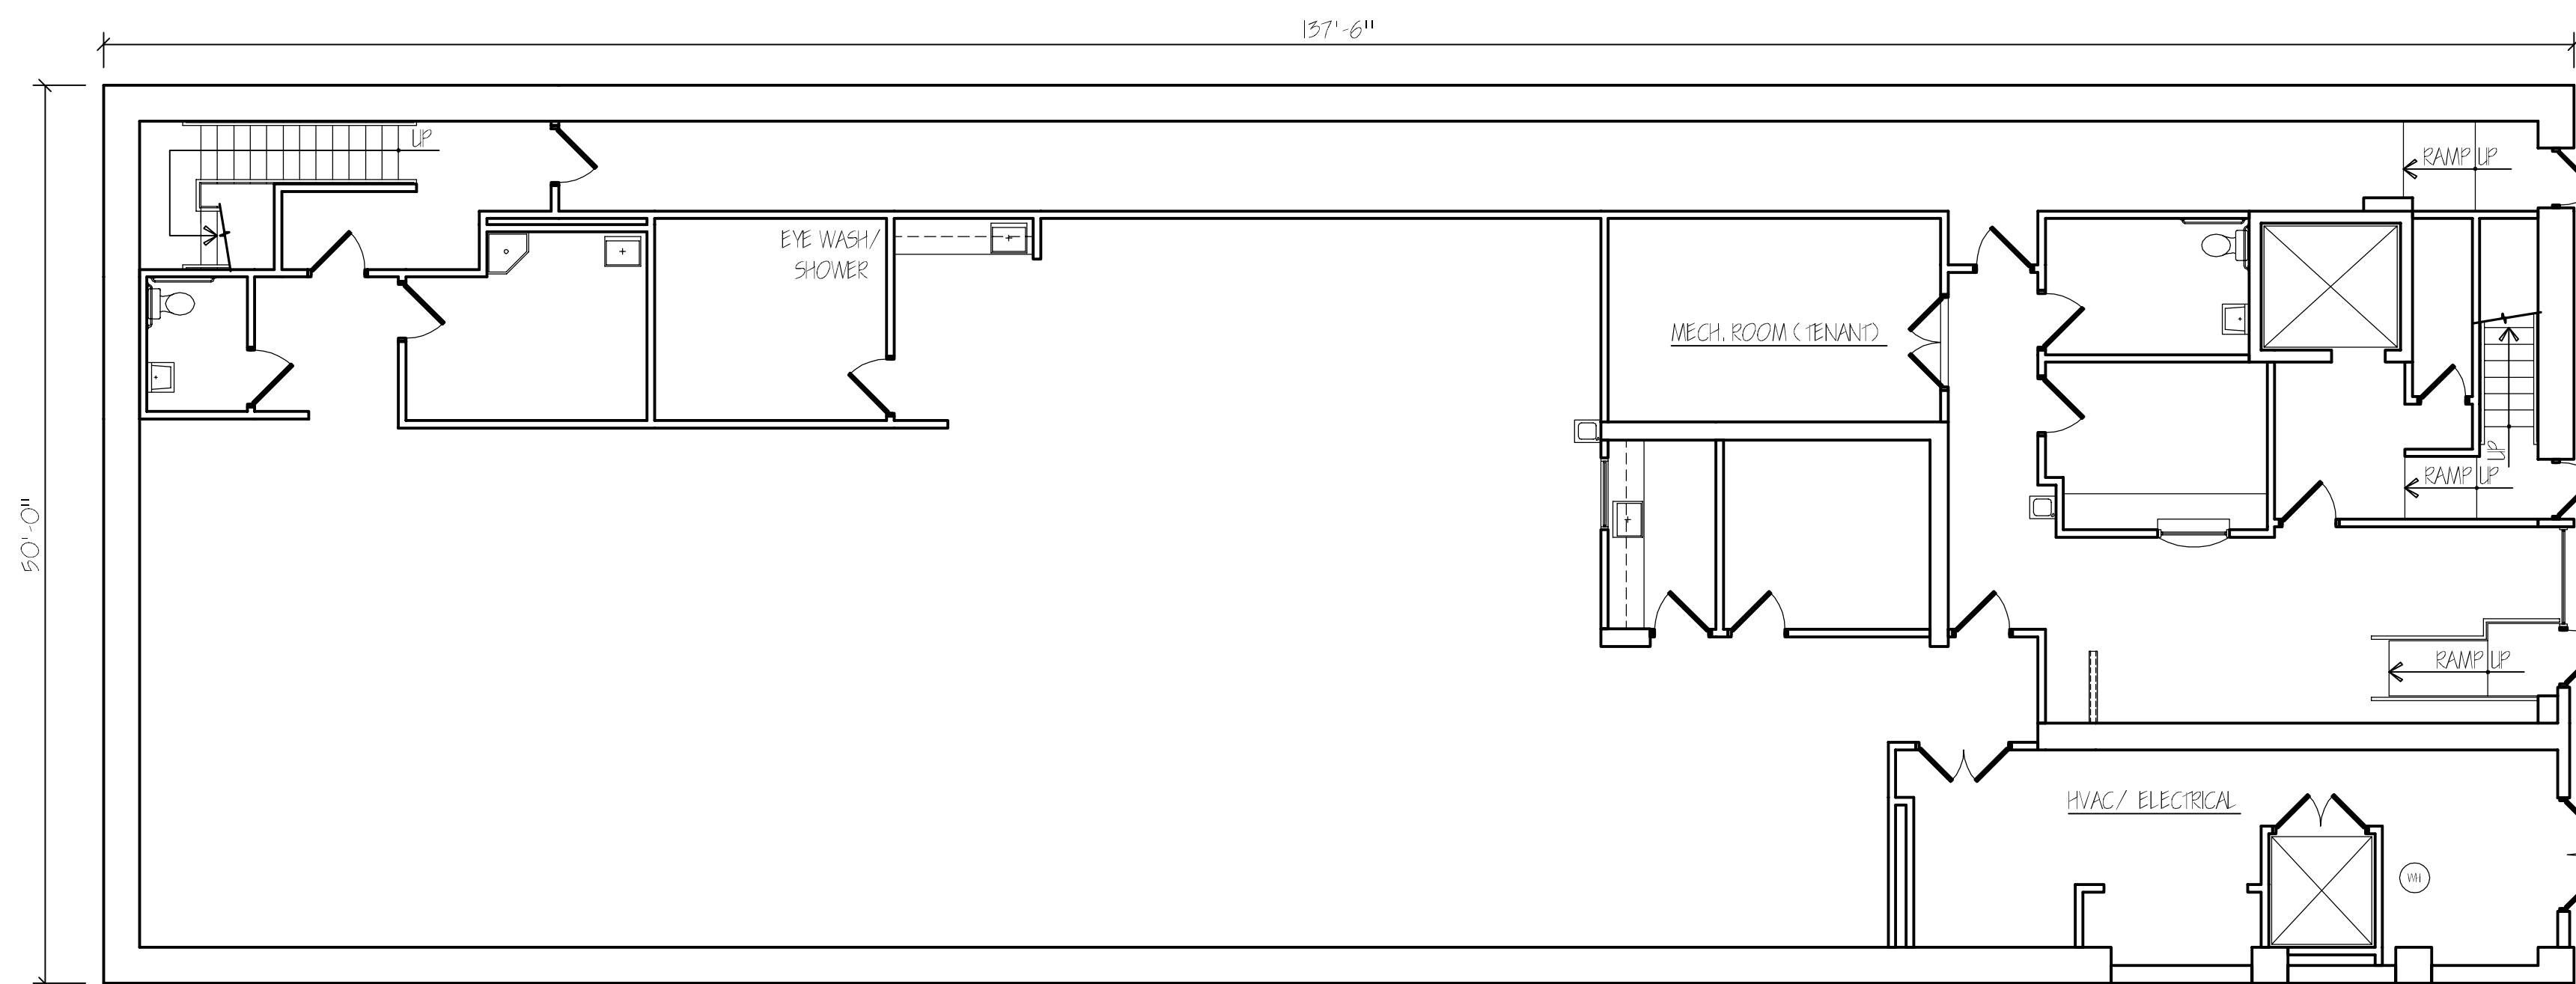

1 FIRST FLOOR PLAN
SCALE: 1/8" = 1'-0"

marshall sabatini
113 cumberland place
bryn mawr, pa 19010
610.525.2993 t
610.525.2889 f
www.marshallsabatini.com

john c. marshall, AIA
pa: ra016598 nc: 10298
co: arc 400991 nj: al 17354
dc: s5-0006974 ny: 030706
dc: arc 100938 va: 0401.013849
ft: ar92788 wv: 3233
il: 001.019835
md: 14747

EXISTING FLOOR PLANS
2720 ATLANTIC AVENUE
ATLANTIC CITY, NEW JERSEY
P S D C
100 ROSS ROAD, SUITE 200, KING OF PRUSSIA, PA 19406

date: 11/26/07
drawn by: MDC
checked by:

revisions

X-1