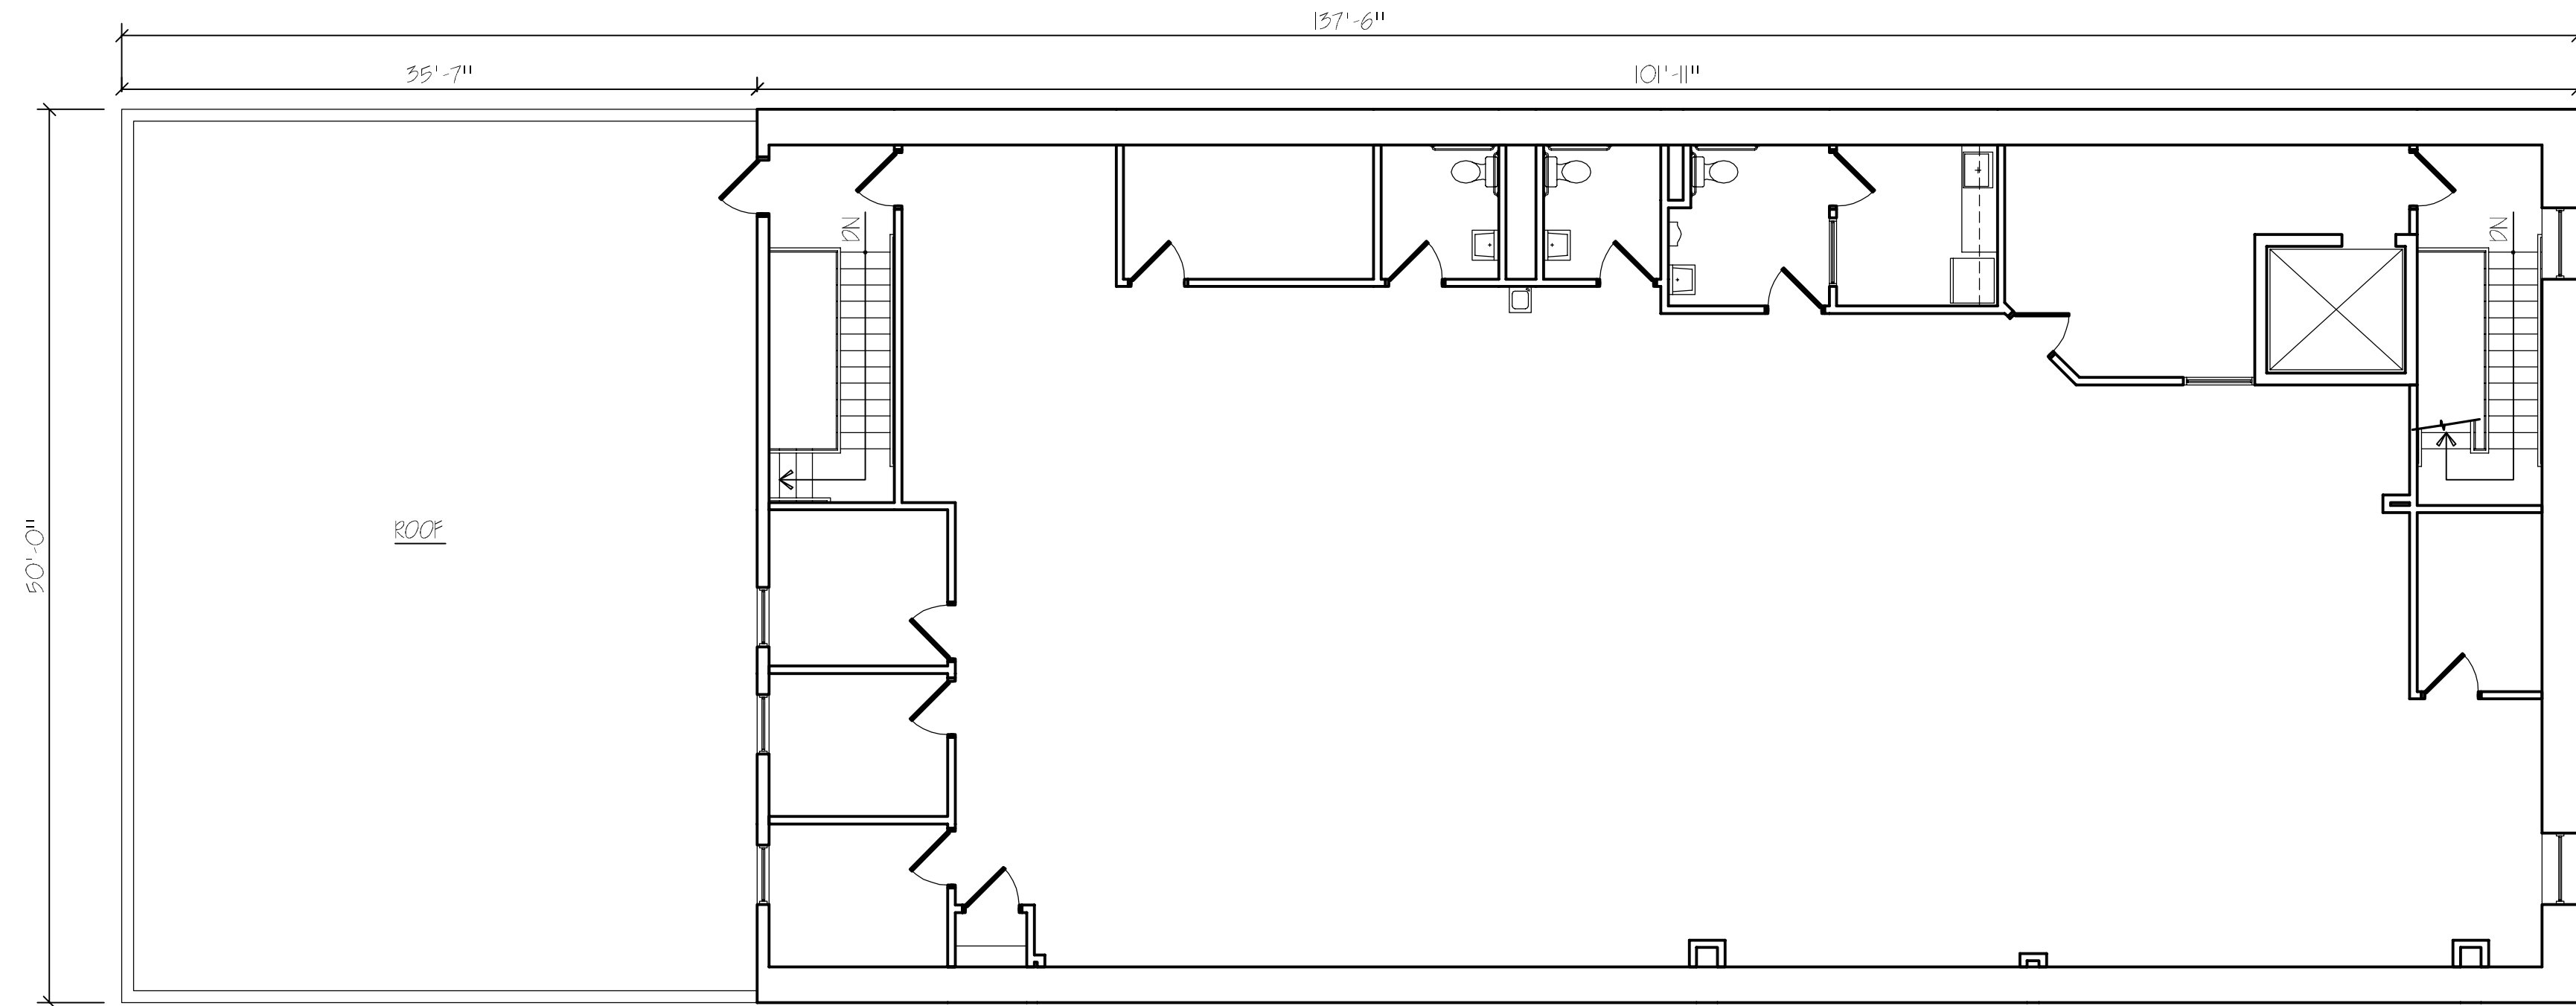

marshall sabatini
113 cumberland place
bryn mawr, pa 19010
610.525.2993 t
610.525.2889 f
www.marshallsabatini.com

john c. marshall, AIA
pa: ra016598 nc: 10298
co: arc 400991 nj: al 17354
dc: s5-0006974 ny: 030706
dc: arc 100938 va: 0401 013849
ft: ar92788 wv: 3233
ll: 001.019835
md: 14747

EXISTING FLOOR PLANS
2720 ATLANTIC AVENUE
ATLANTIC CITY, NEW JERSEY
P S D C
100 ROSS ROAD, SUITE 200, KING OF PRUSSIA, PA 19406

date: 11/26/07
drawn by: MDC
checked by:

revisions	

X-2

① THIRD FLOOR PLAN
SCALE: 1/8" = 1'-0"